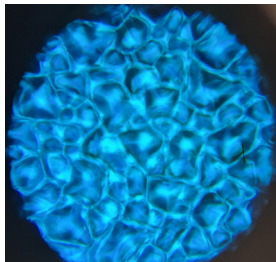

With Cyan Filter

FEATURES

- Low weight and compact design
- IP65 suitable for indoor & outdoor use
- 45° Degree Lens
- Rear cooling fins and waterproof fan protected by 1.5mm mesh
- Available in either black
- IP65 rated fixture suitable for both indoor and outdoor installations
- 24 month warranty
- Cool white LED as standard. Colour can be changed by fitting a colour dichroic filter to the front lens.