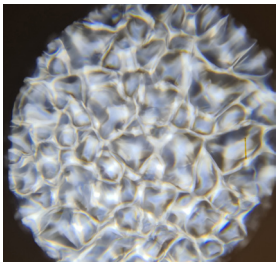

## GL80FX WATER/FIRE EFFECT PROJECTOR

Experience the mesmerizing illusion of rippling water with the GL80FX's slow rotating effect wheel.

By simply changing the coloured dichroic filter, you can effortlessly create captivating fire or water effects to suit any ambiance.

With its IP65 rating, this projector is perfect for outdoor installations, yet operates quietly enough for indoor settings as well.

Equipped with a wide 42-degree lens, it offers expansive coverage for impressive projection displays that will enhance any environment.

### FEATURES

- Low weight and compact design
- IP65 suitable for indoor & outdoor use
- 45° Degree Lens
- Rear cooling fins and waterproof fan protected by 1.5mm mesh
- Available in either black
- IP65 rated fixture suitable for both indoor and outdoor installations
- 24 month warranty
- Cool white LED as standard. Colour can be changed by fitting a colour dichroic filter to the front lens.

## OPTICS

- Light Source: 80W LED Capsule
- Cool white 7000k LED Lifetime: 50,000 hours\*  
*\*figure obtained under manufacture's test conditions*