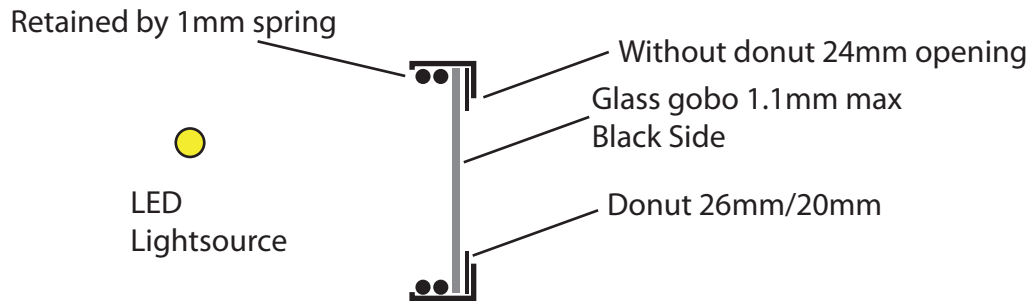

J Lighting LED 2000

Have managed to get a 25.5mm holder to fit (just)
Use 25.7mm glass no ring.
Use 23mm dichroic & 19mm image